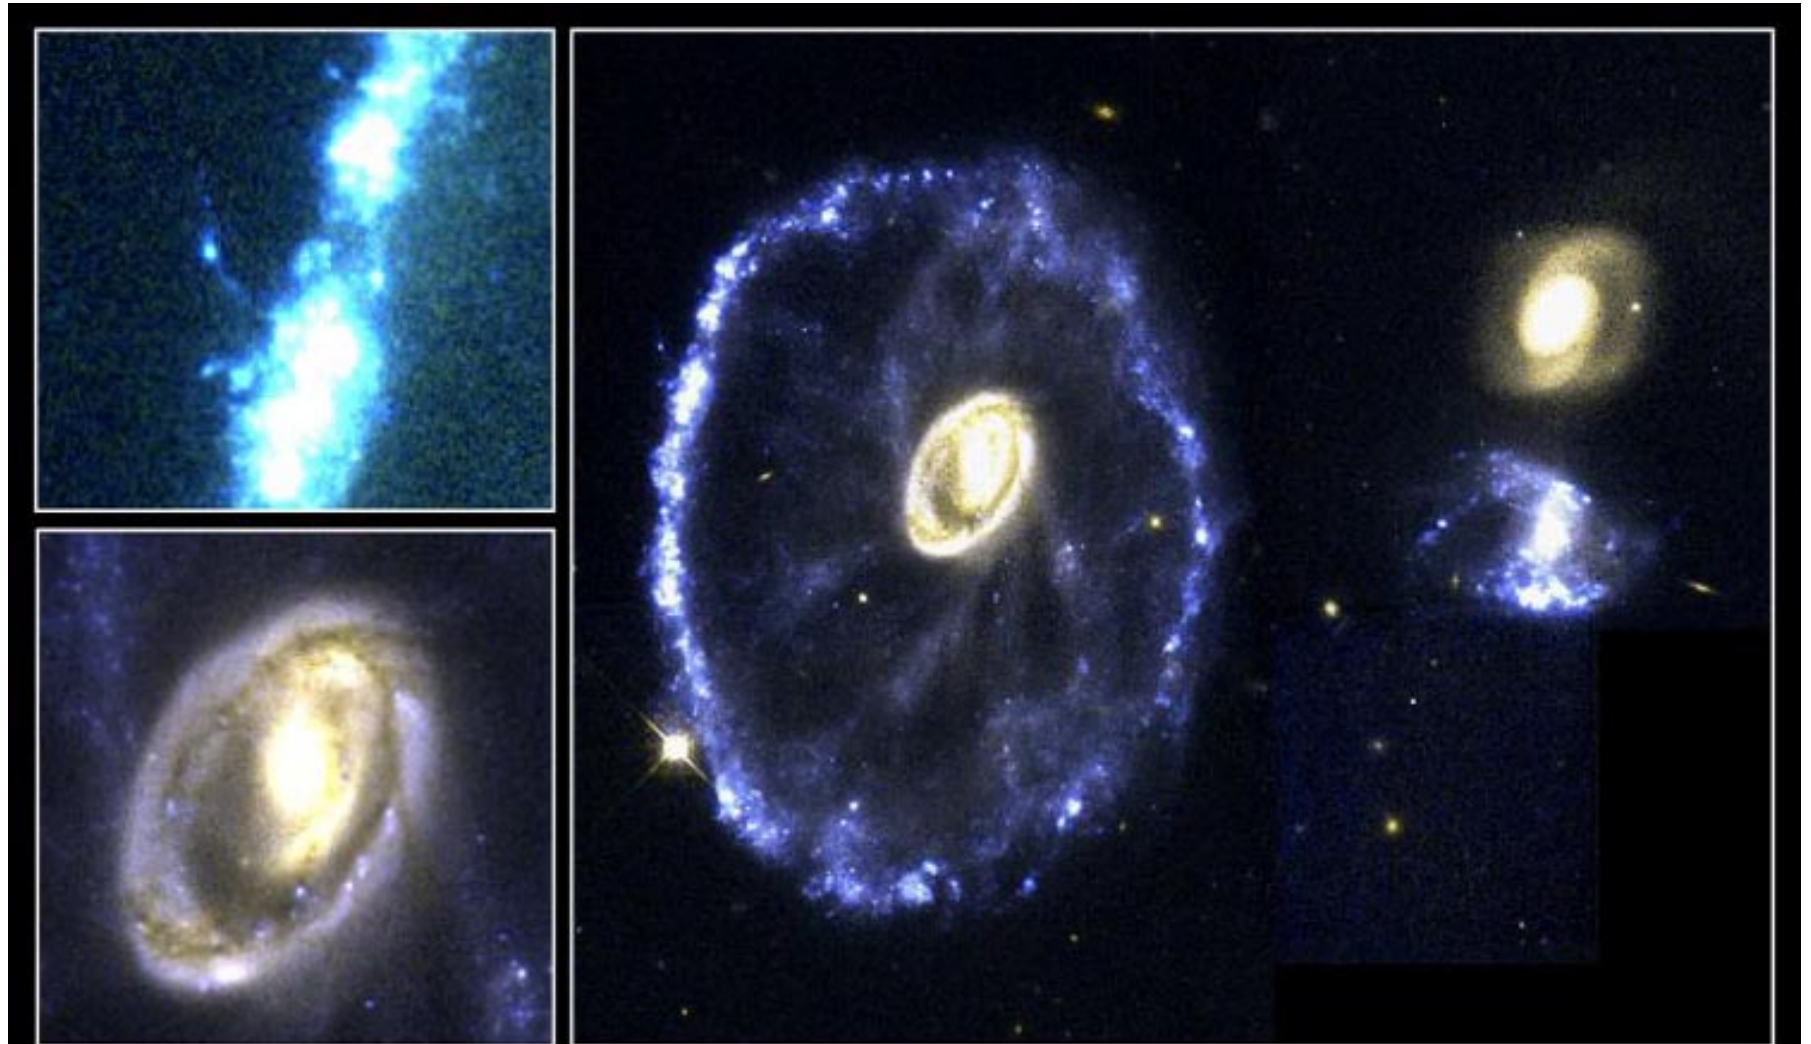

Antennae Galaxies

Cartwheel Galaxy

Cartwheel Galaxy

PR95-02 - ST Scl OPO - January 1995 - K. Borne (ST Scl), NASA

HST • WFPC2

12/23/94 zgl