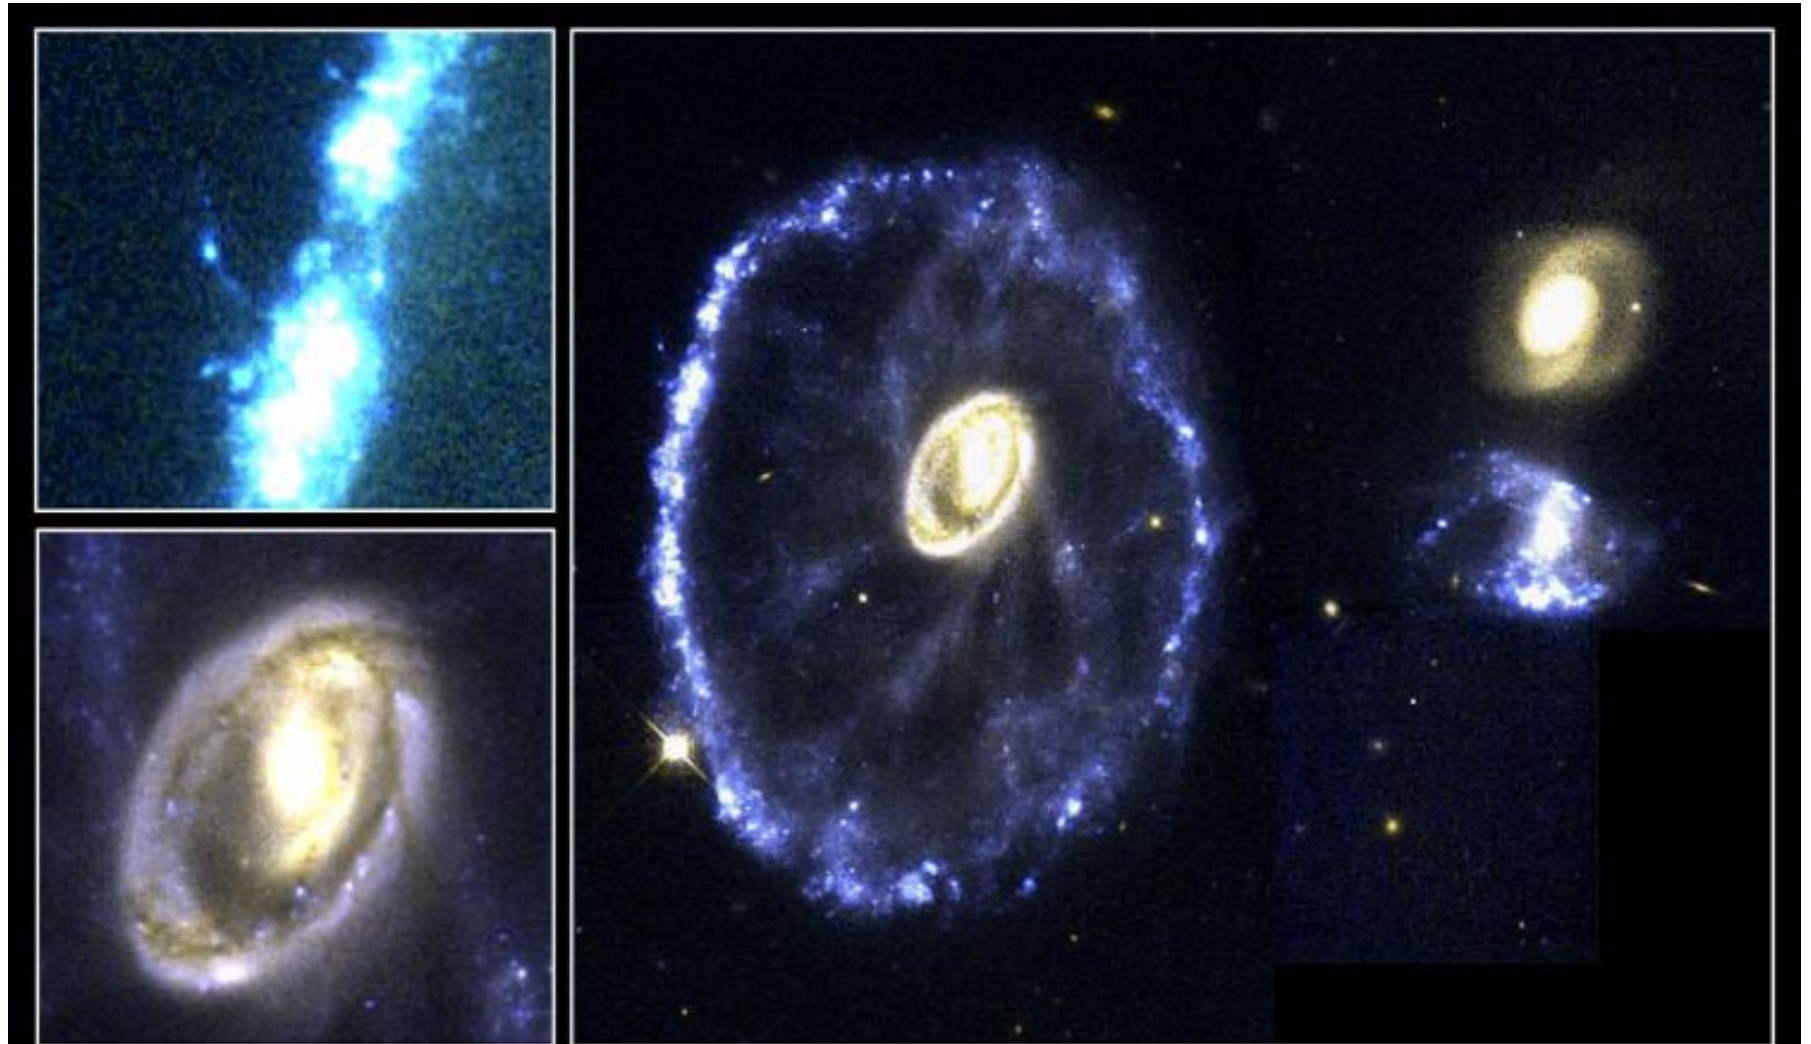

# Antennae Galaxies

# Cartwheel Galaxy

**Cartwheel Galaxy**

PR95-02 - ST Scl OPO - January 1995 - K. Borne (ST Scl), NASA

HST • WFPC2

12/23/94 zgl

# Gas in Magellanic Stream