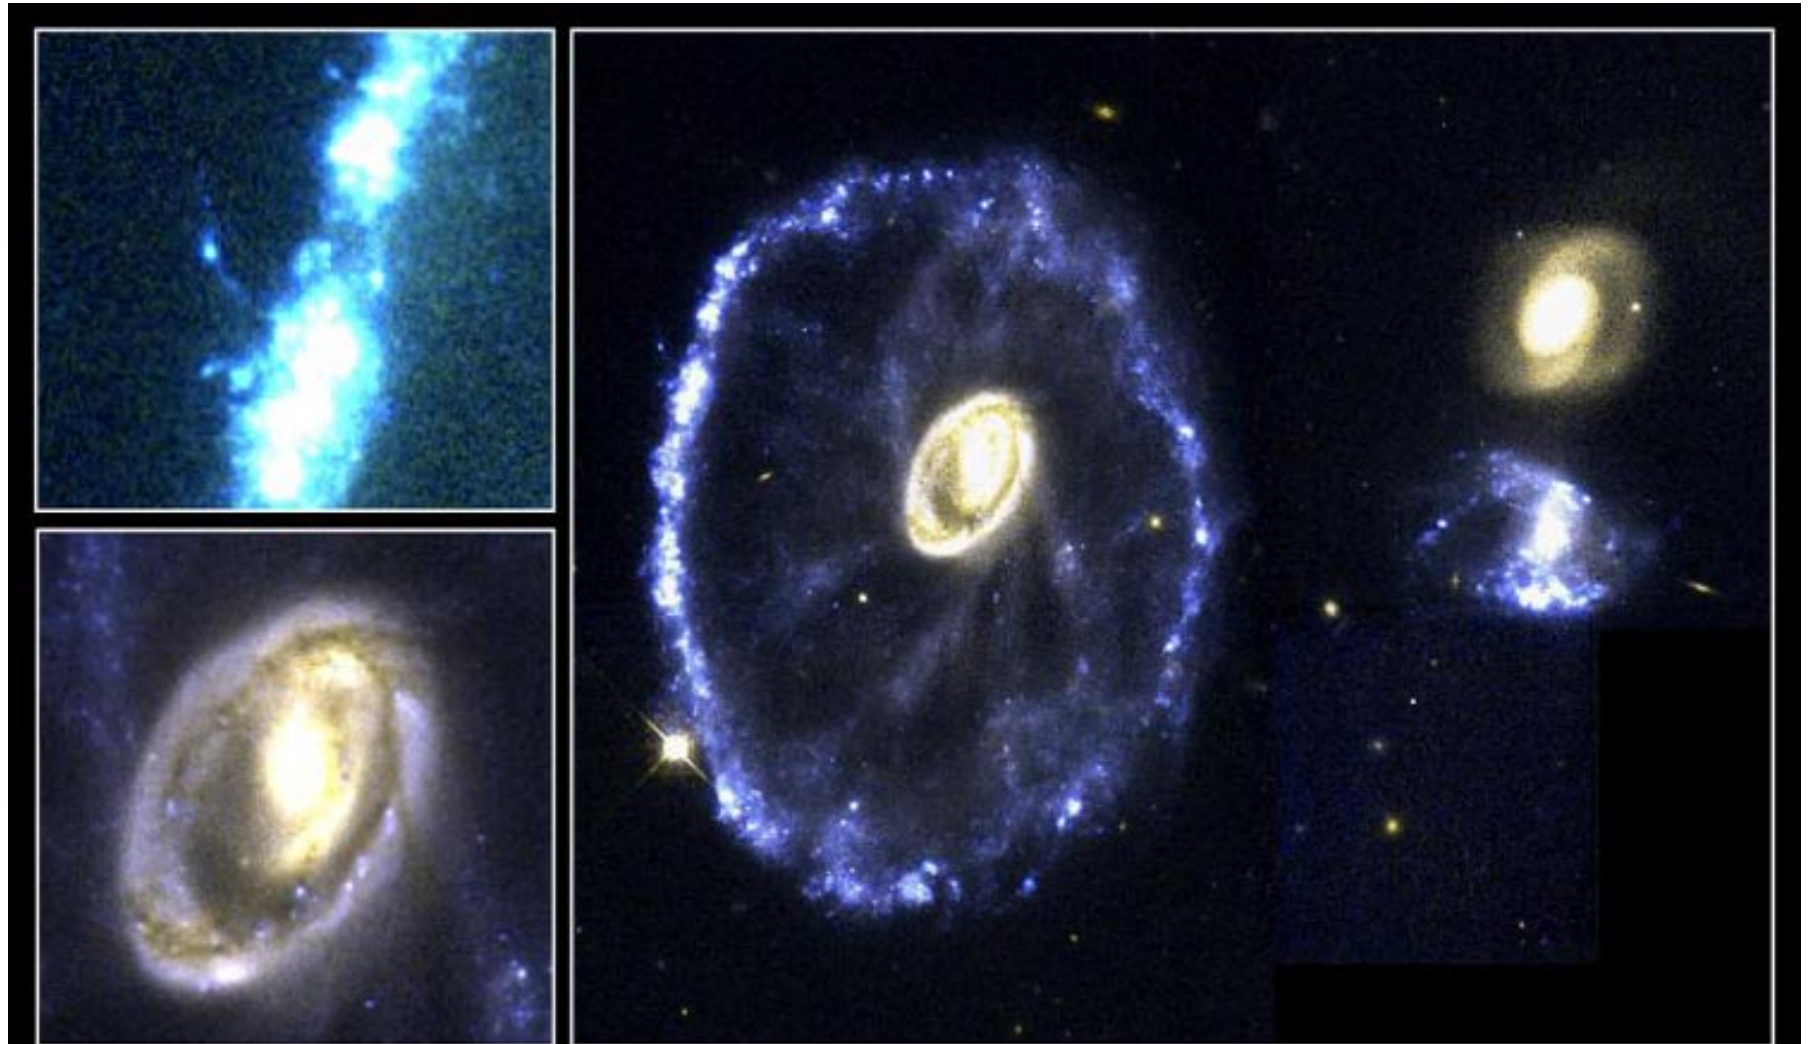

Antennae Galaxies

Cartwheel Galaxy

Cartwheel Galaxy

PR95-02 - ST Scl OPO - January 1995 - K. Borne (ST Scl), NASA

HST • WFPC2

12/23/94 zgl

Gas in Magellanic Stream